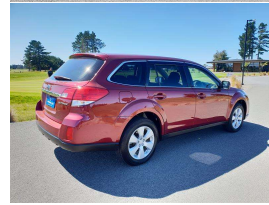

2009 Subaru Outback 2.5i L Package

VEHICLE INFORMATION

Cash Price

Includes GST,
Registration &
Licensing

\$12,990

Finance may be
available on this
vehicle.
Ask one of our
friendly staff for
more information.

Gain peace of mind
with Mechanical
Breakdown Insurance.
Ask us how.

Body

Station Wagon

Odometer

106,141 km

Engine

2500 cc

Fuel Type