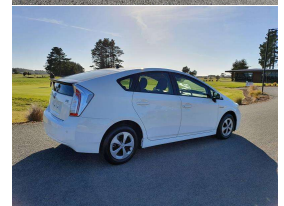

2012 Toyota Prius L

VEHICLE INFORMATION

Cash Price

Includes GST,
Registration &
Licensing

\$13,990

Finance may be available on this vehicle. Ask one of our friendly staff for more information.

Gain peace of mind with Mechanical Breakdown Insurance. Ask us how.

Body

Hatchback

Odometer

109,309 km

Engine

1800 cc

Fuel Type

Hybrid