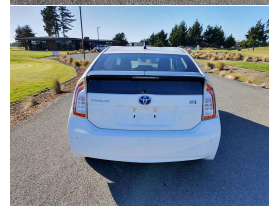

2012 Toyota Prius L

VEHICLE INFORMATION

Cash Price

Includes GST,
Registration &
Licensing

\$13,990

Finance may be available on this vehicle. Ask one of our friendly staff for more information.

Gain peace of mind with Mechanical Breakdown Insurance. Ask us how.

Body

Hatchback

Odometer

109,309 km

Engine

1800 cc

Fuel Type

Hybrid