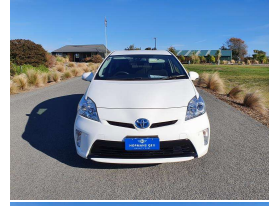

2012 Toyota Prius L

VEHICLE INFORMATION

Cash Price

Includes GST,
Registration &
Licensing

\$13,990

Finance may be available on this vehicle. Ask one of our friendly staff for more information.

Gain peace of mind with Mechanical Breakdown Insurance. Ask us how.

Body

Hatchback

Odometer

109,309 km

Engine

1800 cc

Fuel Type

Hybrid